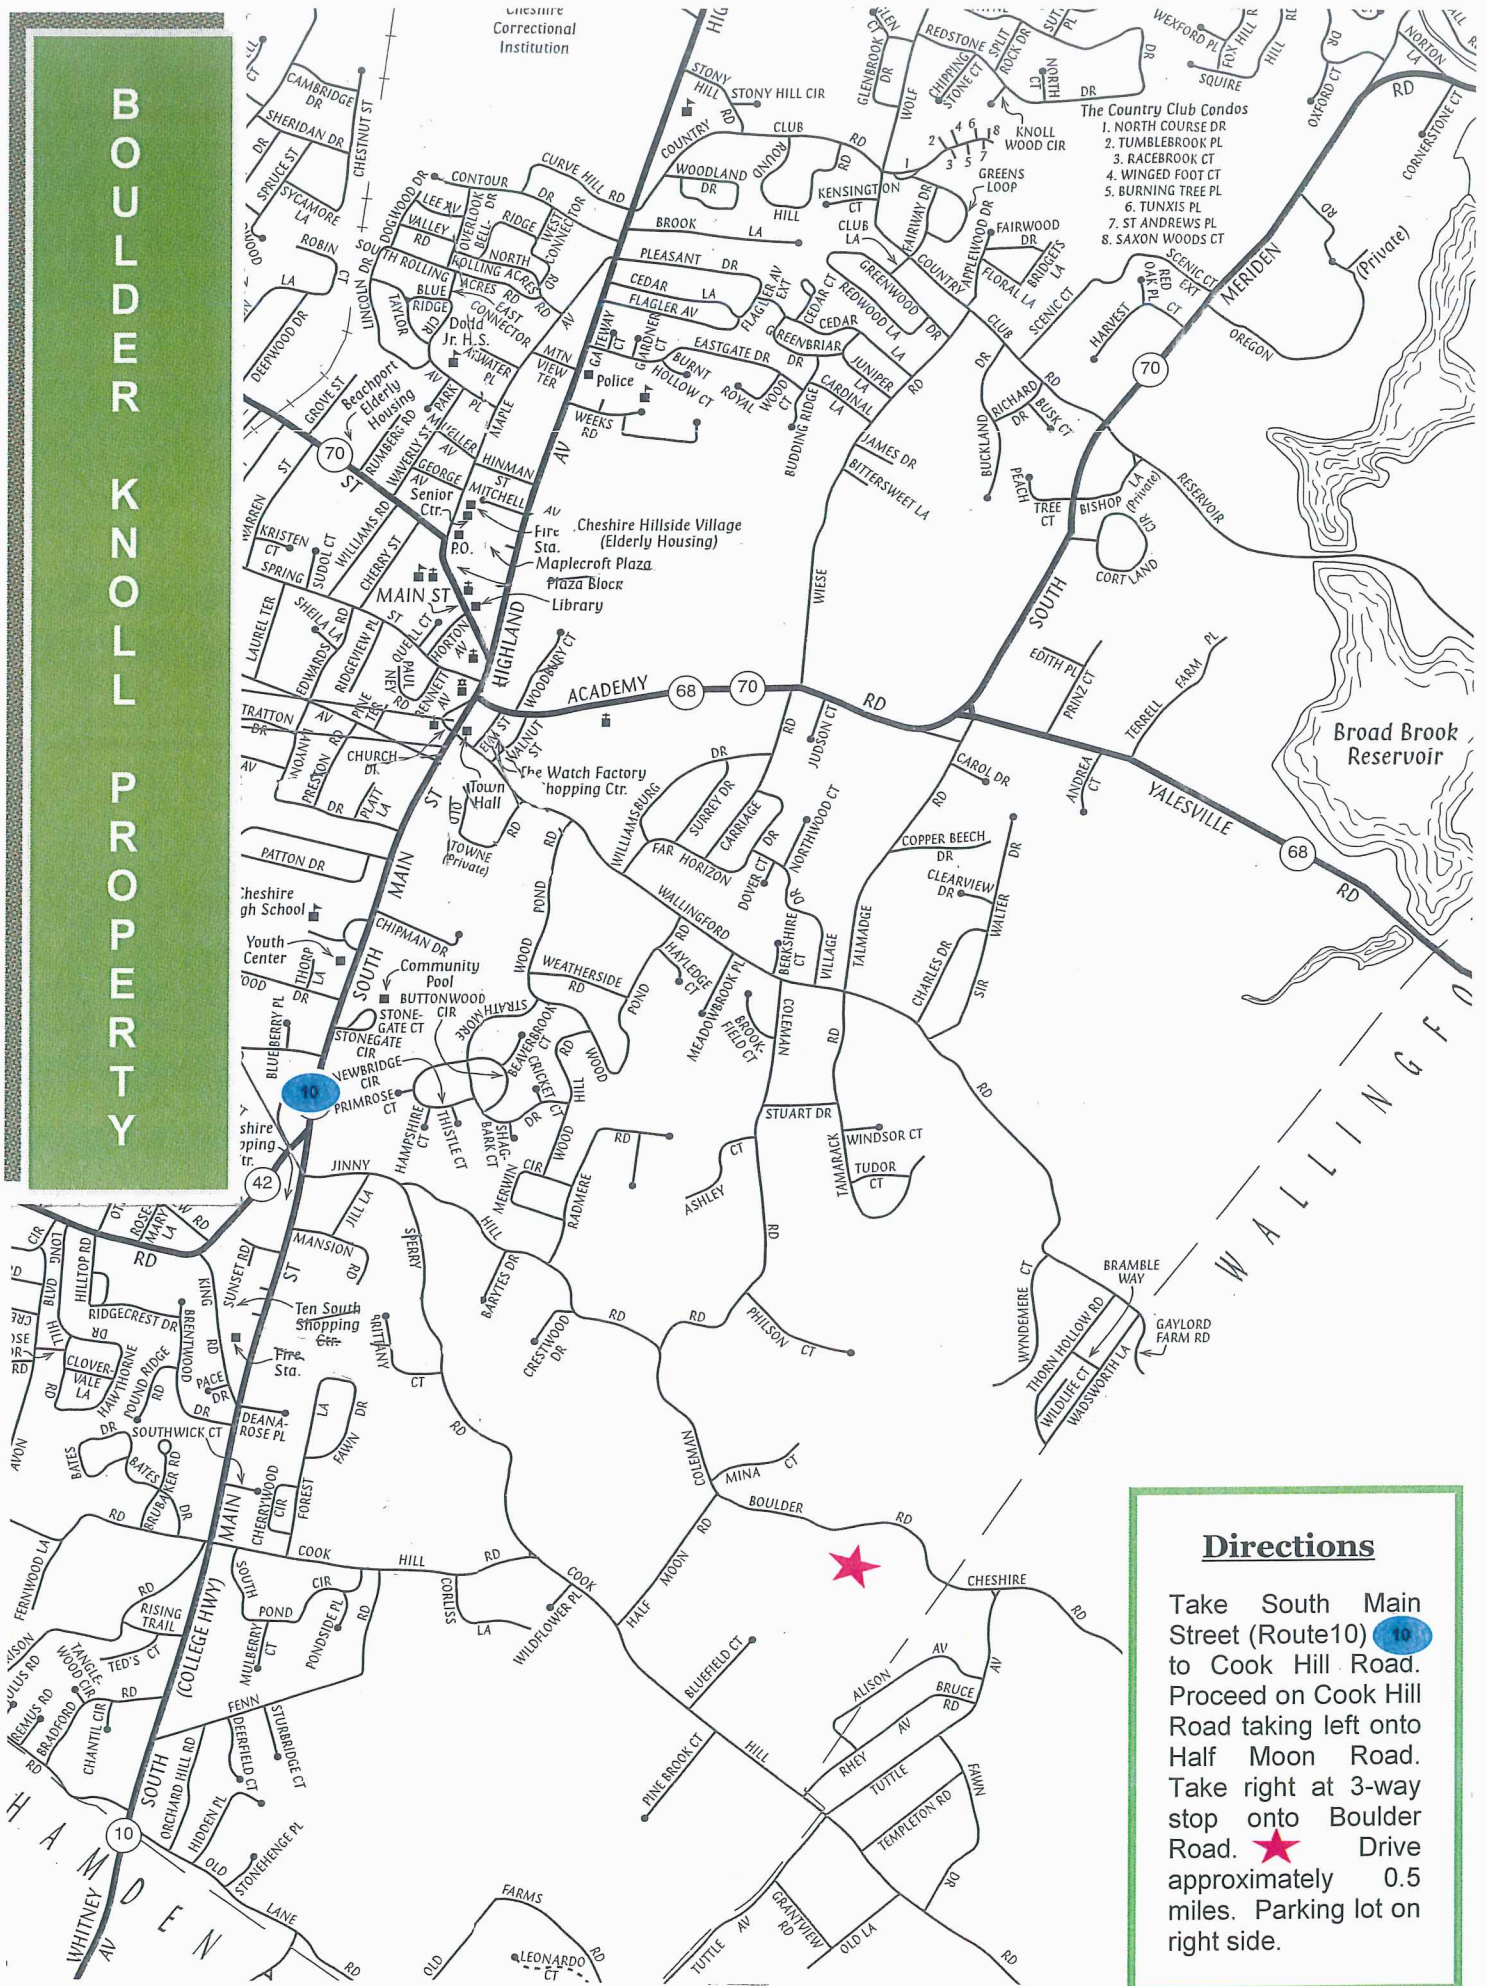

BOULDER KNOLL PROPERTY

Directions

Take South Main Street (Route 10) to Cook Hill Road. Proceed on Cook Hill Road taking left onto Half Moon Road. Take right at 3-way stop onto Boulder Road. ★ Drive approximately 0.5 miles. Parking lot on right side.